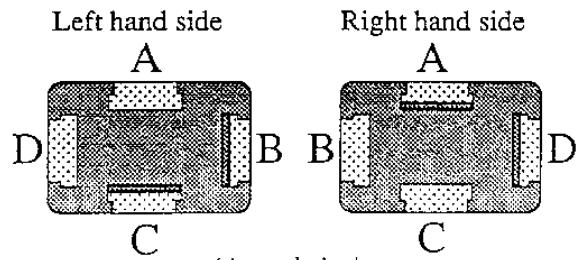

28.3 cm **Scales** Front Many scales, see picture
 Back Many scales, see picture

Ruler with 4 slides and 3 scales each side. See picture

Text

Under slide (mm) COOK . MAKER TO THE HON^{BLE} BOARD OF EXCISE LATE . WELLINGTON CROWN COURT SOHO ~~LONDON~~

Other

Each slide has on one side a brass plate of 10x10 mm.

Under slide side A

BLE
 COOK . MAKER TO THE HON BOARD OF EXCISE LATE .
 WELLINGTON CROWN COURT SOHO ~~LONDON~~

(Horizontal halve size)

Horizontal lines

Legend:

A dot • represents a brass pin. The number near the brass pin gives the location on the ruler and/or value used for calculating. Each slide has on one end two pins that mount a brass plate of 10x10x1 mm on the back side of the slide.

Scale of drawing above:
 Horizontal 1:2, Vertical 1:1

(Actual size)

A B C D